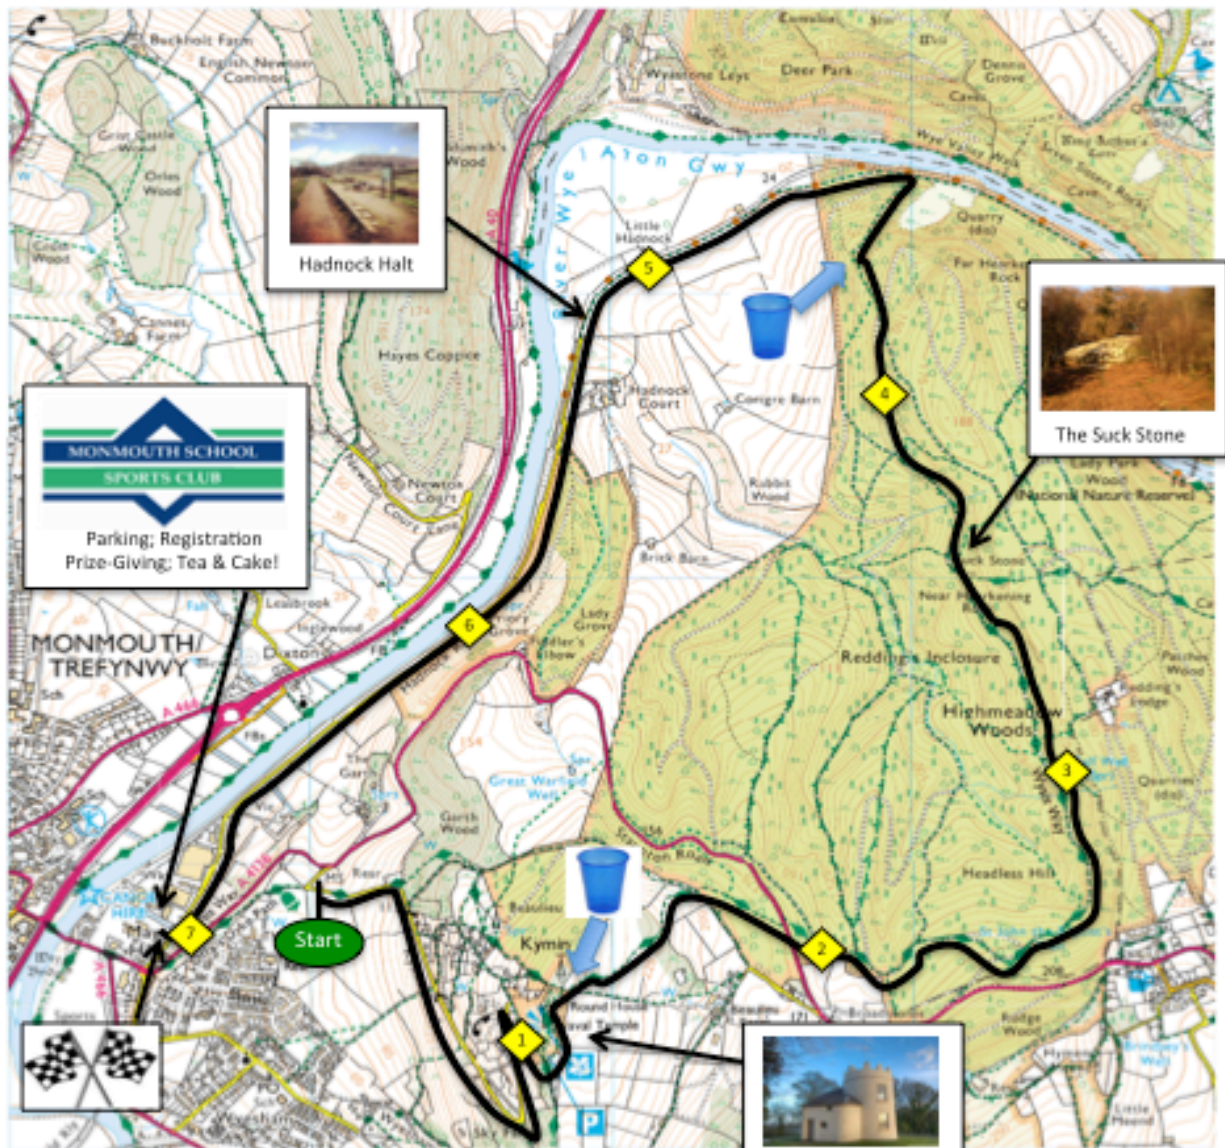

Kymin Dash Route

**MONMOUTH SCHOOL
SPORTS CLUB**

Parking; Registration
Prize-Giving; Tea & Cakes!

Gradient Profile